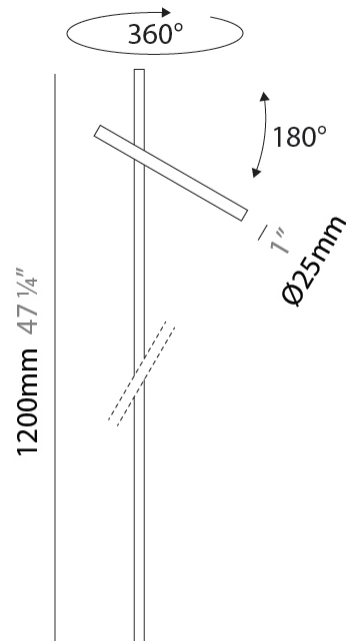

PROJECT	
TYPE	
SPECIFIER	
QUANTITY	
DATE	

SHANGHAI POST

E9B243-

base number	Color	Finish
	Temperature	Options

1. To build a product code in our configurator select the specify button on the base model # product page
2. To build a manual product code on this datasheet choose from the options listed below in blue font and add the suffix to the base model #

GENERAL

Series: Shanghai
Brand: Platek
Division: Exterior
Mounting Type: Post
Mounting Location: Above Ground
Subcategory: Bollard - Garden

PHYSICAL

Shape: Abstract
Diameter (mm): 25
Diameter (in): 1
Height (mm): 1200
Height (in): 47 1/4
Extension (mm): 350
Extension (in): 13 3/4
Light Distribution: Direct
Screws: No visible screws
Fixture Finish: ANT / BLK / BRZ / COR / FGR / GRY / RSB / WHI
Fixture Material: Aluminum

ELECTRICAL

Lamp Type: LED
Input Wattage (W): 7.3
Total Output Wattage (W): 6.4
Dimming: Non-Dimmable
Driver Included: No
Driver Location: Remote
Driver Type: Constant Voltage - Universal
Driver Class: Class 2
Input Voltage (V): 120 - 277
Output Voltage (V): 24
Upon Request: SC power - DPH0300024ST (Phase Dimming)

LED

Color Temperature (°K): 2700 / 3000
Max. Delivered Lumen (lm): 530
Nominal Lumen (lm): 700
CRI: >90 CRI
Lamp Life (hrs): 60000

OPTICAL

Optic°: 120

RATINGS AND CERTIFICATIONS

Certified By: Certified for North American Standards
IP rating: IP65
IK Rating: IK05